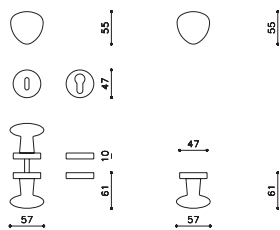

Pomoli centrali

Triangolare

Studio Olivari

P106

ottone/brass

ZL superoro lucido/supergold bright
CO cromato opaco/mat chrome

P106RB8
P106RY8

S106RF
S106R