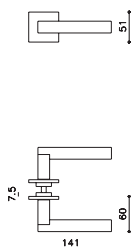

Euclide Q

Nicola Novelletto 2012

M230B

rosetta bassa/low rosette

C230

K230B

ottone/brass

M230RSB8B