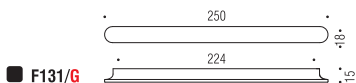

F131

Pio e Tito Toso lab

Materiale: Cromall®
Material: Cromall®

Finiture: Cromo
Finishes: Chrome

Cromosat
Satin chrome

Materiale: Cromall®
Material: Cromall®

Finiture: Cromo
Finishes: Chrome

Cromosat
Satin chrome