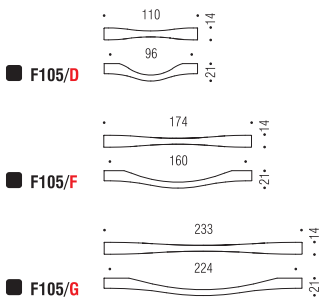

Materiale: Cromall®
Material: Cromall®

1. Finiture: ☐ Cromo
   Finishes: ☐ Chrome
2. ☐ Cromosat
   ☐ Satin chrome