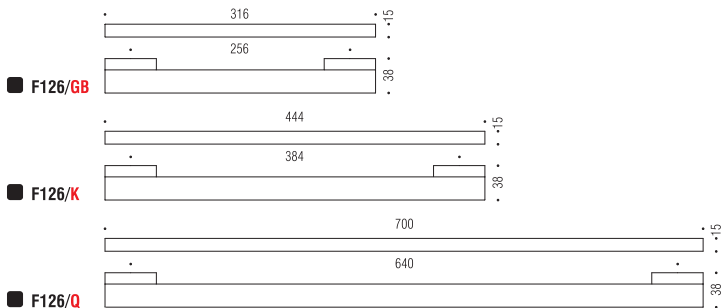

Materiale: Cromall®/Alluminio
Material: Cromall®/Aluminium

Finiture: Cromo/Cromo
Chrome/Chrome
Finishes: Cromo/Cromosat
Chrome/Satin chrome