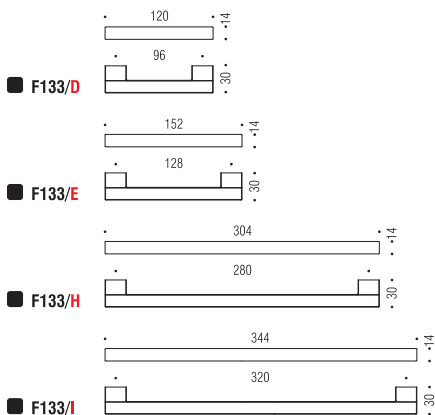

F131

Pio e Tito Toso lab

Materiale: Cromall®
Material: Cromall®

Finiture: Cromo
Finishes: Chrome

Cromosat
Satin chrome

Materiale: Cromall®
Material: Cromall®

Finiture: Cromo
Finishes: Chrome

Cromosat
Satin chrome