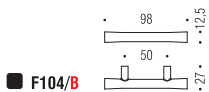

- Finiture: Cromo
Finishes: Chrome
- Cromosat
Satin chrome

F104

Bartoli Design

Materiale: Cromall®
Material: Cromall®

- Finiture: Cromo
 Finishes: Chrome
 Cromosat
 Satin chrome

Materiale: Cromall®
Material: Cromall®