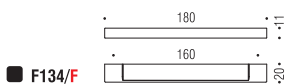

F134

Messineo e Settimelli

Materiale: Cromall®
Material: Cromall®

1. Finiture: Cromo
   Finishes: Chrome
2. Cromosat
   Satin chrome