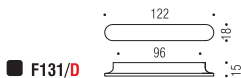

F131

Pio e Tito Toso lab

Materiale: Cromall®
Material: Cromall®

Finiture: Cromo
Finishes: Chrome

Cromosat
Satin chrome

Materiale: Cromall®
Material: Cromall®

Finiture: Cromo
Finishes: Chrome

Cromosat
Satin chrome