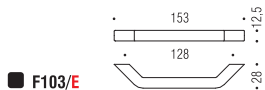

Materiale: Cromall®
Material: Cromall®

1. Finiture: Cromo
   Finishes: Chrome
2. Cromosat
   Satin chrome