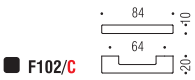

Finiture: Cromo
Finishes: Chrome
 Cromosat
 Satin chrome

F102

Bartoli Design

Materiale: Cromal®
Material: Cromal®

- Finiture: Cromo
Finishes: Chrome
 Cromosat
 Satin chrome

Materiale: Cromall®
Material: Cromall®