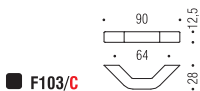

Materiale: Cromall®
Material: Cromall®

1. Finiture: Cromo
   Finishes: Chrome
2. Cromosat
   Satin chrome