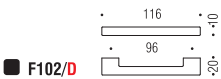

Finiture: Cromo
Finishes: Chrome
 Cromosat
 Satin chrome

F102

Bartoli Design

Materiale: Cromal®
Material: Cromal®

- Finiture: Cromo
Finishes: Chrome
 Cromosat
 Satin chrome

Materiale: Cromall®
Material: Cromall®