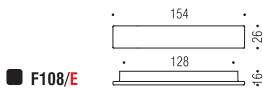

Materiale: Cromall®
Material: Cromall®

Finiture: ☐ Cromo
Finishes: ☐ Chrome
☐ Cromosat
☐ Satin chrome