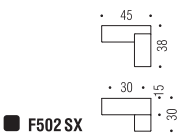

F502 DX . F502 SX

Bartoli Design

PM

Materiale: Cromall®
Material: Cromall®

Finiture: Cromosat/Cromo
Finishes: Satin chrome/Chrome