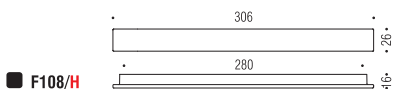

Materiale: Cromall®
Material: Cromall®

Finiture: ☐ Cromo
Finishes: ☐ Chrome
☐ Cromosat
☐ Satin chrome