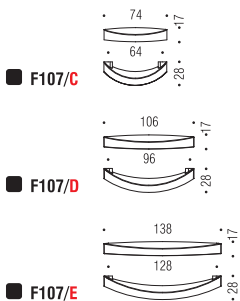

Materiale: Cromall®
Material: Cromall®

Finiture: ☐ Cromo
Finishes: ☐ Chrome
☐ Cromosat
☐ Satin chrome