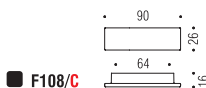

Materiale: Cromall®
Material: Cromall®

Finiture: ☐ Cromo
Finishes: ☐ Chrome
☐ Cromosat
☐ Satin chrome