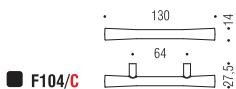

- Finiture: Cromo
Finishes: Chrome
- Cromosat
Satin chrome

F104

Bartoli Design

Materiale: Cromall®
Material: Cromall®

- Finiture: Cromo
 Finishes: Chrome
 Cromosat
 Satin chrome

Materiale: Cromall®
Material: Cromall®