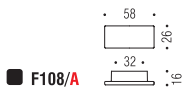

Materiale: Cromall®
Material: Cromall®

Finiture: ☐ Cromo
Finishes: ☐ Chrome
☐ Cromosat
☐ Satin chrome