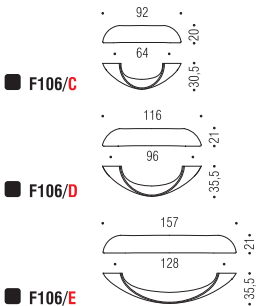

- Finiture: Cromo
Finishes: Chrome
- Cromosat
 Satin chrome

F106

Bartoli Design

Materiale: Cromal®
Material: Cromal®

- Finiture: Cromo
Finishes: Chrome
 Cromosat
 Satin chrome

Materiale: Cromall®
Material: Cromall®