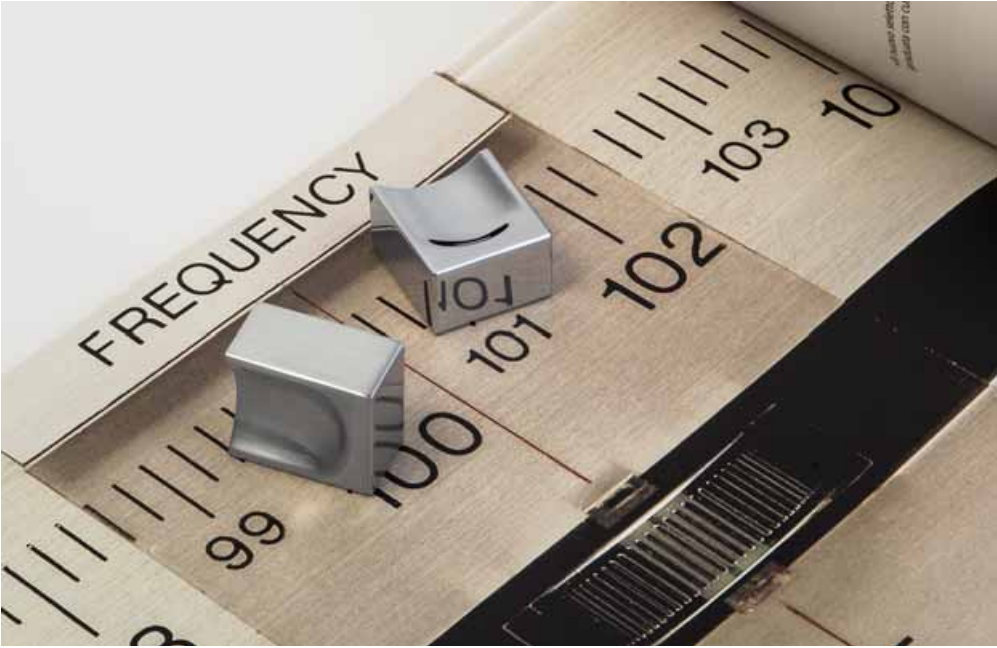

Finiture: Cromo
Finishes: Chrome

Cromosat
Satin chrome

Materiale: Cromall®
Material: Cromall®

Finiture: Cromo
Finishes: Chrome

Cromosat
Satin chrome

F530

Messineo e Settimelli

PM