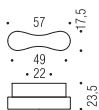

Finiture: Cromo
Finishes: Chrome

Cromosat
Satin chrome

F112

Bartoli Design

PM

Materiale: Cromall®
Material: Cromall®

Finiture: Cromosat/Cromo
Finishes: Satin chrome/Chrome

■ F112