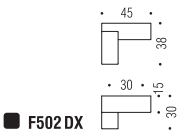

F502 DX . F502 SX

Bartoli Design

PM

Materiale: Cromall®
Material: Cromall®

Finiture: Cromosat/Cromo
Finishes: Satin chrome/Chrome