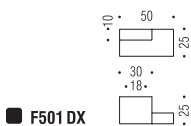

F501 DX . F501 SX

Bartoli Design

Materiale: Cromall®
Material: Cromall®

Finiture: Cromosat/Cromo
Finishes: Satin chrome/Chrome