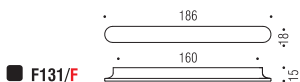

F131

Pio e Tito Toso lab

Materiale: Cromall®
Material: Cromall®

Finiture: Cromo
Finishes: Chrome

Cromosat
Satin chrome

Materiale: Cromall®
Material: Cromall®

Finiture: Cromo
Finishes: Chrome

Cromosat
Satin chrome