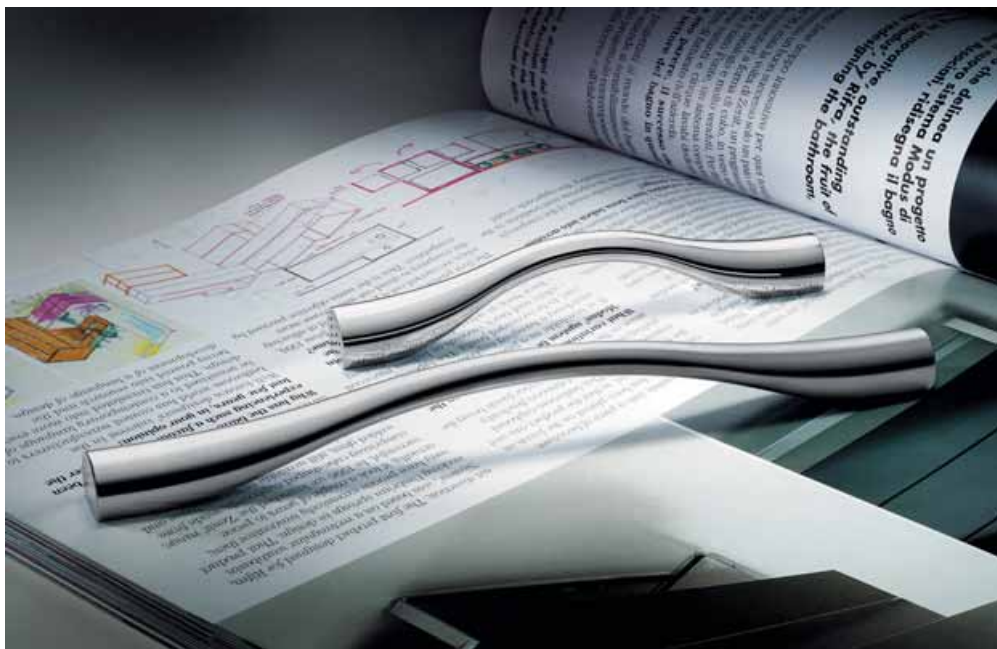

- Finiture: Cromo
Finishes: Chrome
- Cromosat
Satin chrome

F104

Bartoli Design

Materiale: Cromall®
Material: Cromall®

- Finiture: Cromo
 Finishes: Chrome
 Cromosat
 Satin chrome

Materiale: Cromall®
Material: Cromall®