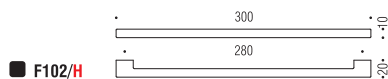

Finiture: Cromo
Finishes: Chrome
 Cromosat
 Satin chrome

F102

Bartoli Design

Materiale: Cromal®
Material: Cromal®

- Finiture: Cromo
Finishes: Chrome
 Cromosat
 Satin chrome

Materiale: Cromall®
Material: Cromall®