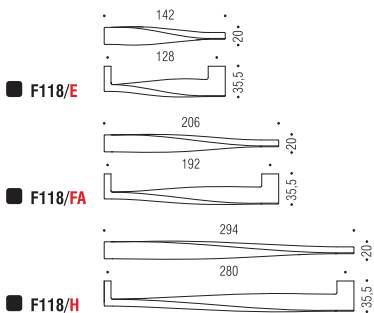

Materiale: Cromall®
Material: Cromall®

1. Finiture: ☐ Cromo
   Finishes: ☐ Chrome
   ☐ Cromosat
   ☐ Satin chrome