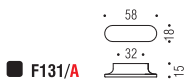

F131

Pio e Tito Toso lab

Materiale: Cromall®
Material: Cromall®

Finiture: Cromo
Finishes: Chrome

Cromosat
Satin chrome

Materiale: Cromall®
Material: Cromall®

Finiture: Cromo
Finishes: Chrome

Cromosat
Satin chrome