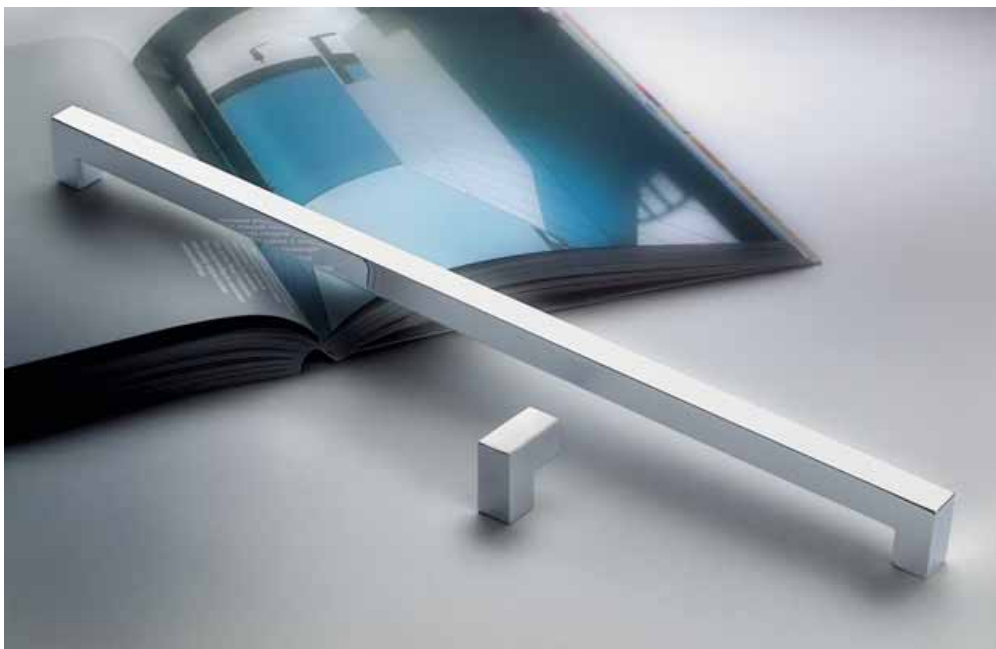

Finiture: Cromo
Finishes: Chrome
 Cromosat
 Satin chrome

F514

Bartoli Design

Material: Cromall®
Material: Cromall®

- Finiture: Cromo
Finishes: Chrome
 Cromosat
 Satin chrome

■ F514

Materiale: Cromall®
Material: Cromall®