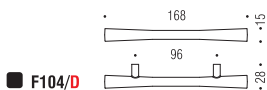

- Finiture: Cromo
Finishes: Chrome
- Cromosat
Satin chrome

F104

Bartoli Design

Materiale: Cromall®
Material: Cromall®

- Finiture: Cromo
 Finishes: Chrome
 Cromosat
 Satin chrome

Materiale: Cromall®
Material: Cromall®