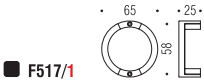

Materiale: Cromall®
Material: Cromall®

1. Finiture: ☐ Cromo
   Finishes: ☐ Chrome
   ☐ Cromosat
   ☐ Satin chrome