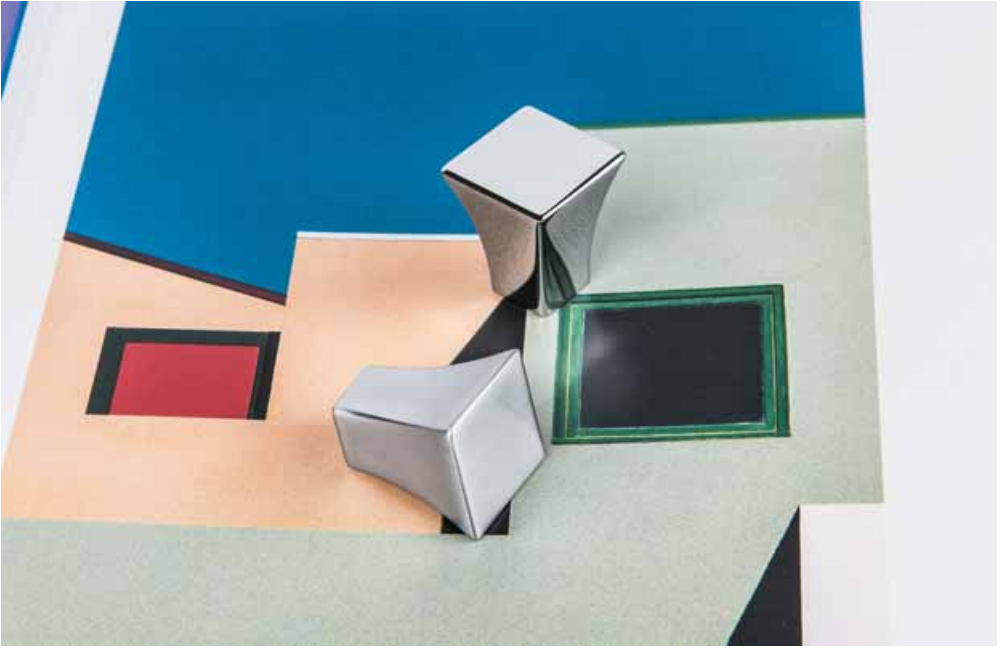

F536

Nicola Novelletto

PM

Materiale: Cromall®
Material: Cromall®

Finiture: Cromo
Finishes: Chrome

Cromosat
Satin chrome

• 21 •
□ • 21 •
• 26 •
■ F536