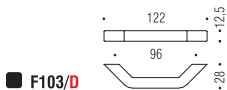

Materiale: Cromall®
Material: Cromall®

1. Finiture: Cromo
   Finishes: Chrome
2. Cromosat
   Satin chrome