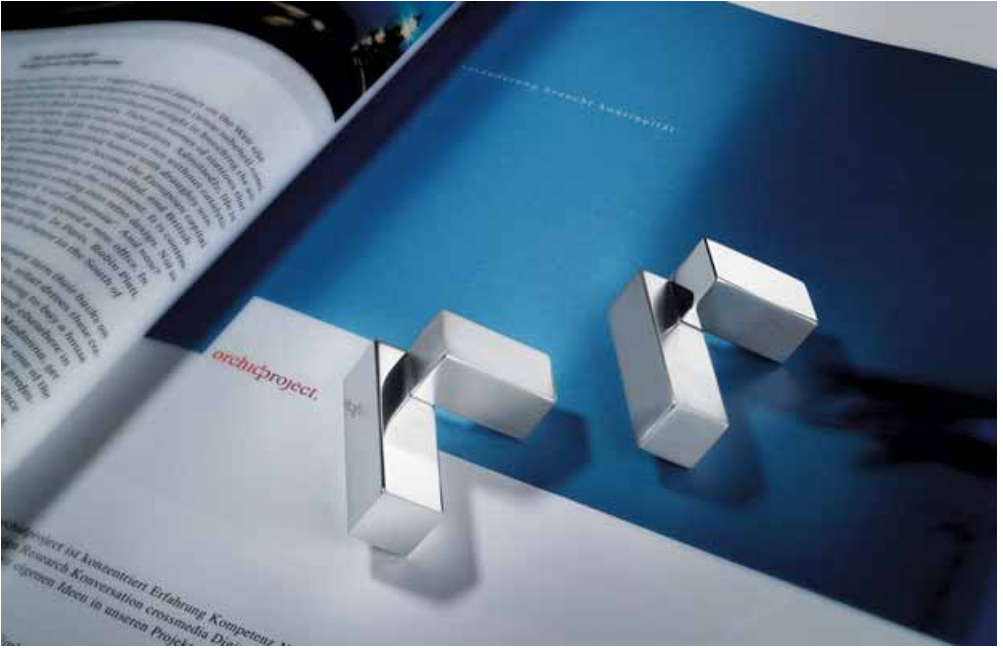

F502 DX . F502 SX

Bartoli Design

PM

Materiale: Cromall®
Material: Cromall®

Finiture: Cromosat/Cromo
Finishes: Satin chrome/Chrome