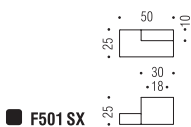

F501 DX . F501 SX

Bartoli Design

Materiale: Cromall®
Material: Cromall®

Finiture: Cromosat/Cromo
Finishes: Satin chrome/Chrome