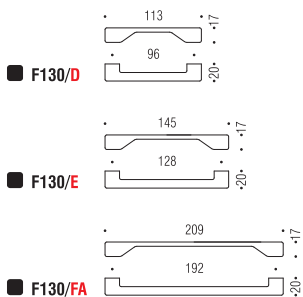

F129

Pio e Tito Toso lab

Materiale: Cromall®
Material: Cromall®

- Finiture: Cromo
Finishes: Chrome
- Cromosat
 Satin chrome

Materiale: Cromall®
 Material: Cromall®

- Finiture:
 Finishes:
- Cromo
 Chrome
 - Cromosat
 Satin chrome