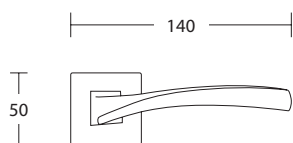

1145 SERIES

S05 S05
MAT NIKEL - MAT NIKEL
MATT NICKEL - MATT NICKEL

ΥΛΙΚΟ / MATERIAL : ZAMAK

ΔΙΑΣΤΑΣΕΙΣ / DIMENSIONS

ΑΠΟΧΡΩΣΕΙΣ / COLORS

S19 MAT MAYPO - S19 MAT MAYPO
S19 MATT BLACK - S19 MATT BLACK

S24 MAT XPΩMIO - S24 MAT XPΩMIO
S24 MATT CHROME - S24 MATT CHROME