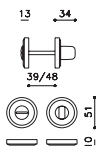

Chiavistelli

Icaro

Paolo Portoghesi

ottone/brass

ZL superoro lucido/supergold bright

H168R6