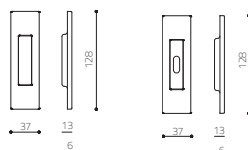

Maniglie incasso

Siro

Studio Olivari

ottone/brass

- ZL** superoro lucido/supergold bright
- CR** cromato /chrome
- CO** cromato opaco/mat chrome
- EL** biocromo lucido/biochrome bright
- BS** biocromo satinato/biochrome satined
- NS** supernichel satinato/supernickel satined
- IS** superinox satinato/
superstainlesssteel satined