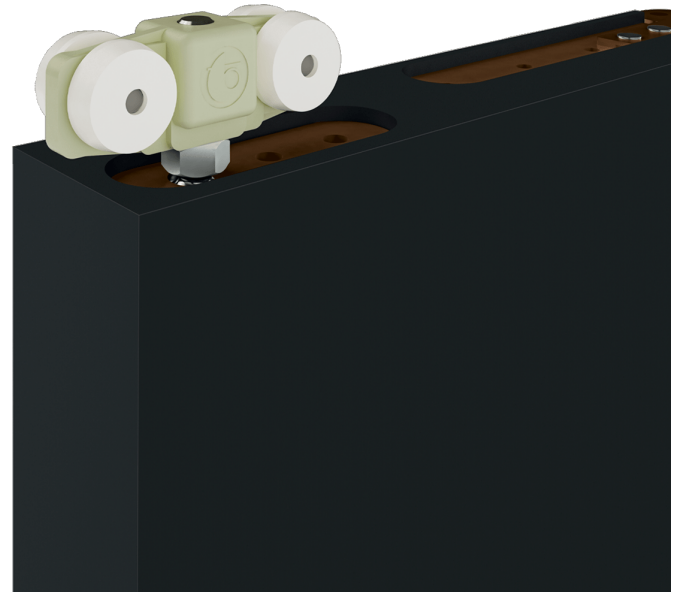

Foldy

Folding doors with external hinge opening

 32 mm

 Max 40 kg

Foldy

Foldy is a system for wooden folding doors with external hinges opening.

The system has multiple configurations, able to satisfy any need: Foldy is made up of two equal doors or two unequal doors; the doors can close together or spaced; the system is compatible with external hinges.

Finally, Foldy integrates the possibility of opening the doors both to the right and to the left.