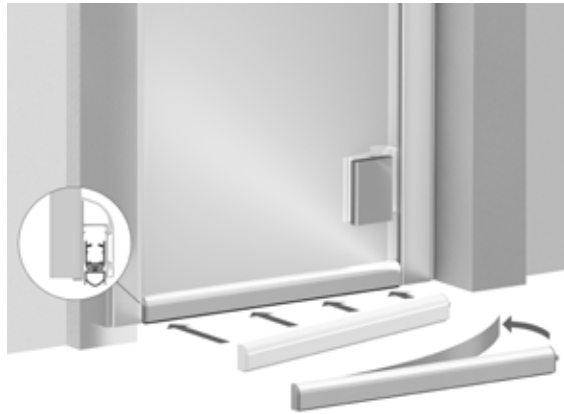

# FITTING INSTRUCTIONS

## TYPE 1460 GD - GLASS DOOR

4

5

6

7